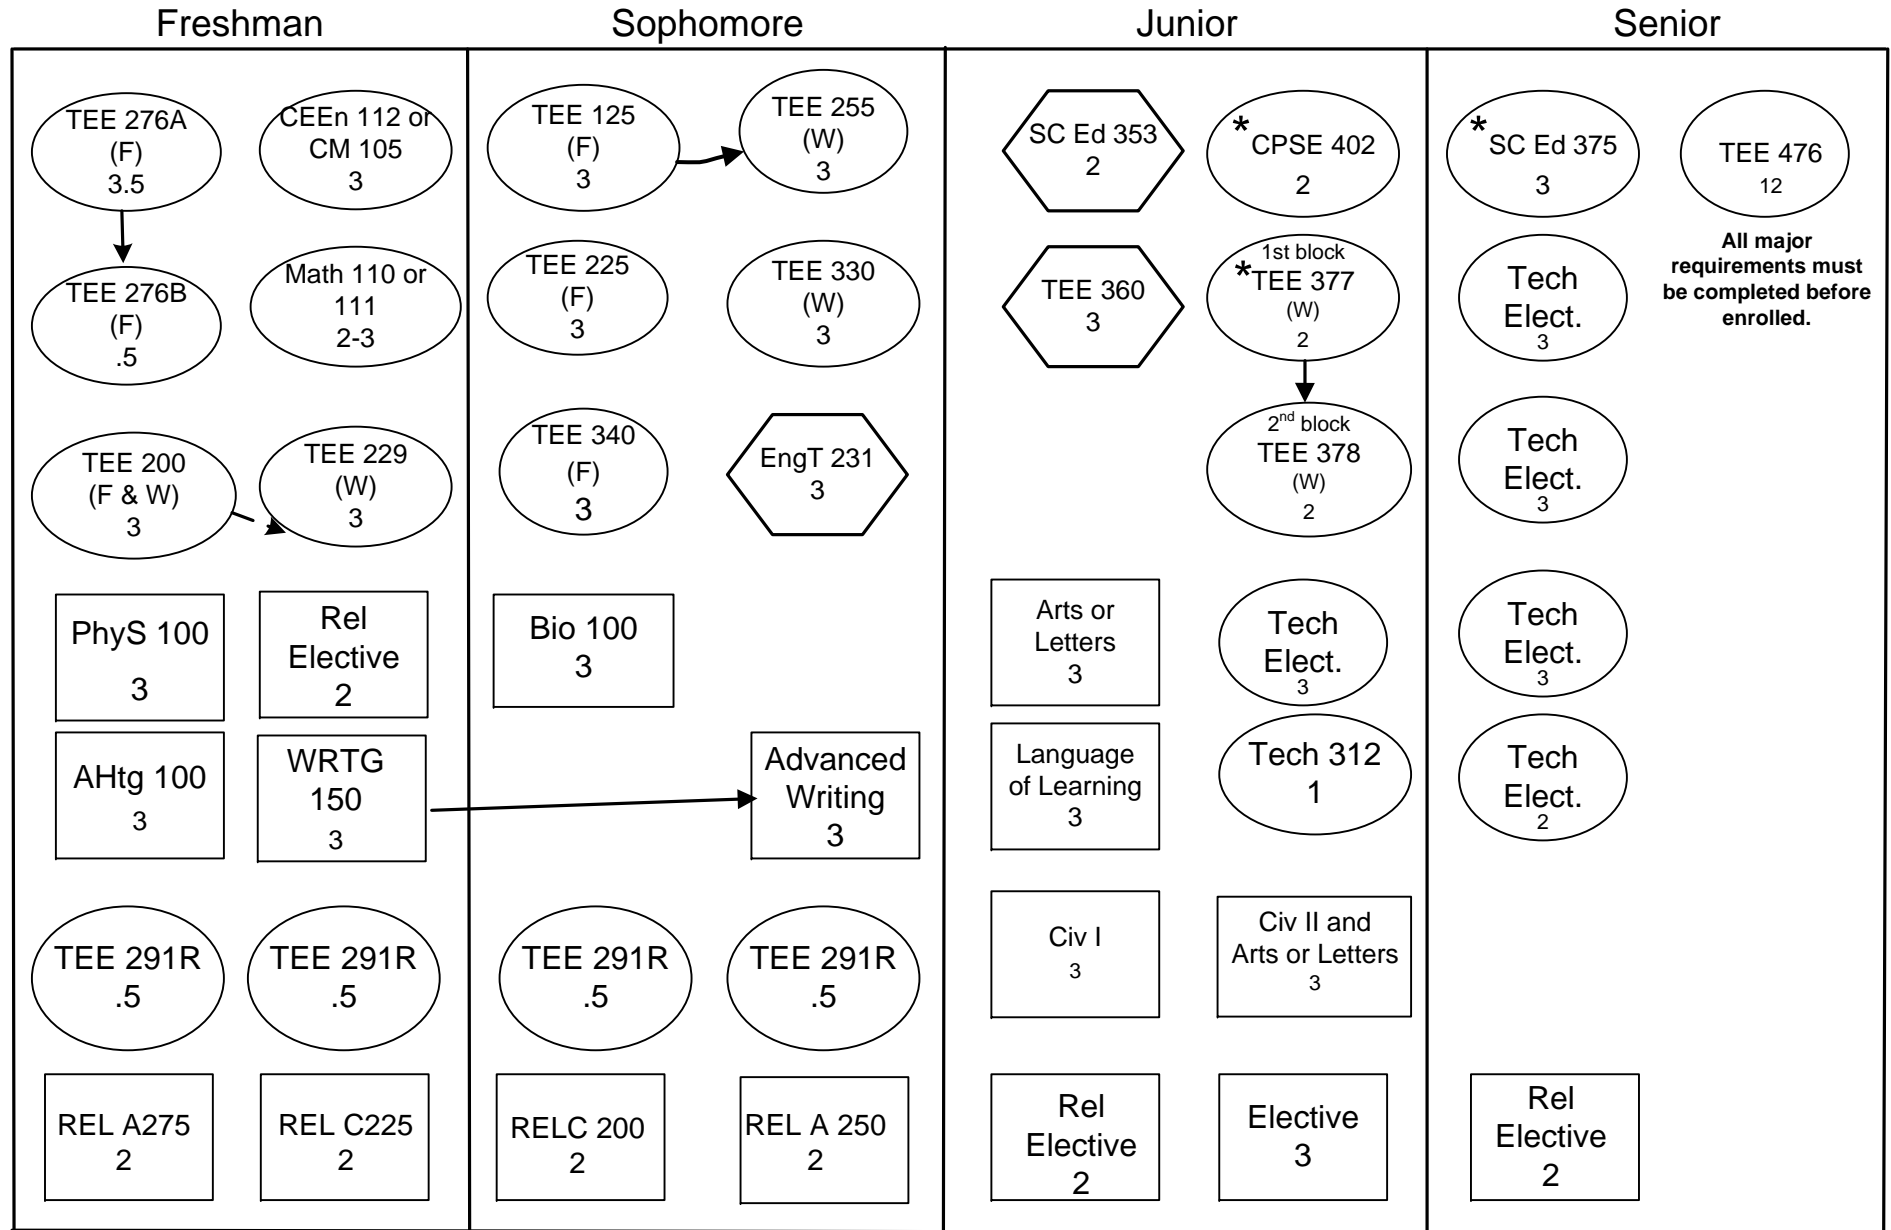

Please note This flowchart is not a contract.
For your contract information please see catalog

TECHNOLOGY AND ENGINEERING EDUCATION 2016-2017

Major Code:
396547

Credit Hours: 15.5 15.5-16.5 14.5 14.5 16 16 16 12

 G.E. Classes
 Major Classes

*TTE 276B is a prerequisite
 Major/G.E. Classes

 Prerequisite Required
 Concurrent enrollment

Total Credit Hours: 120-121