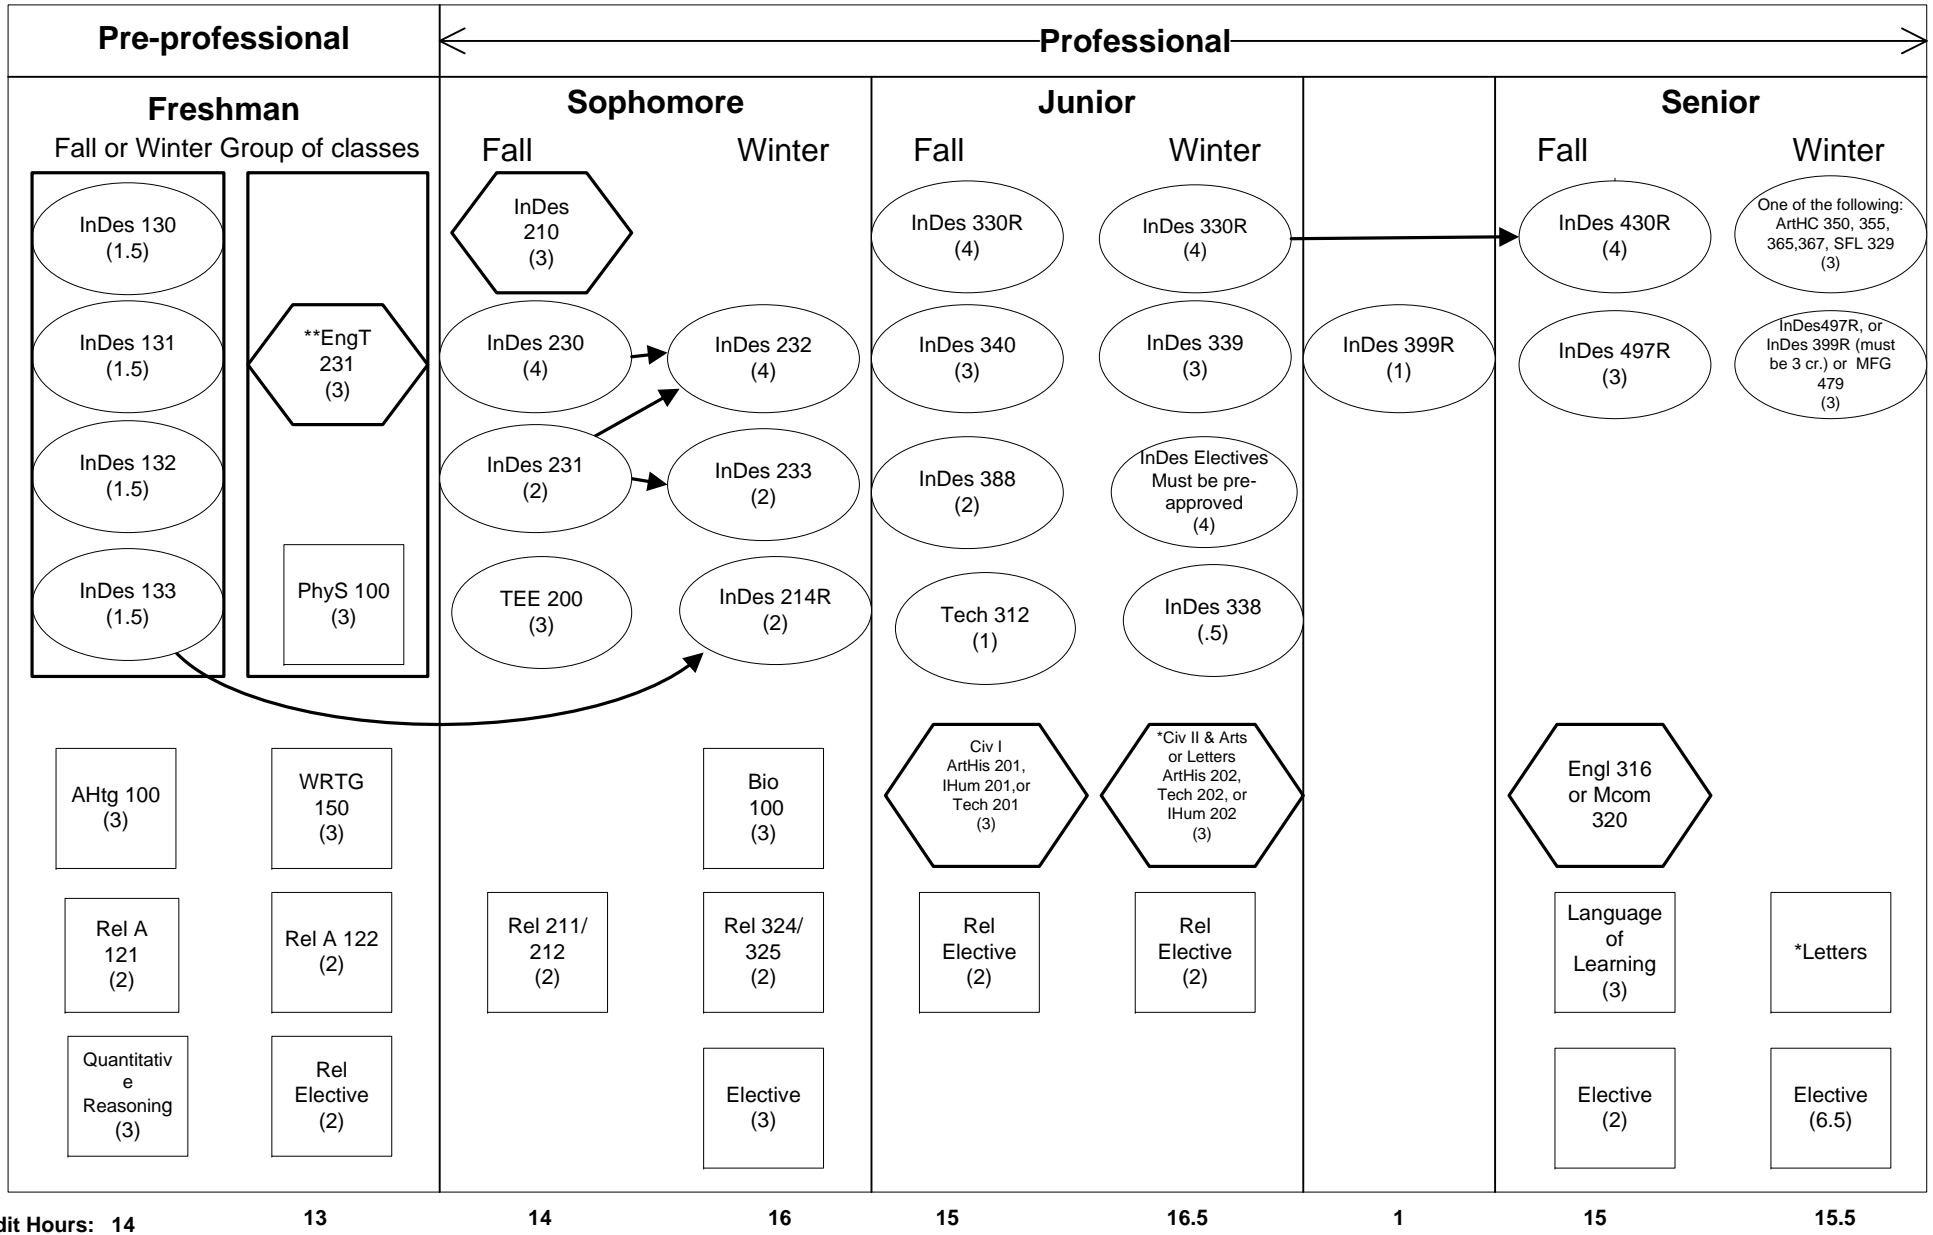

INDUSTRIAL DESIGN 2013-2014

*If you take IHum 202 it will fill CivII and Letters

**Both fill Global and Cultural Awareness or Social and Behavioral ScienceGE

Total Credit Hours: 120